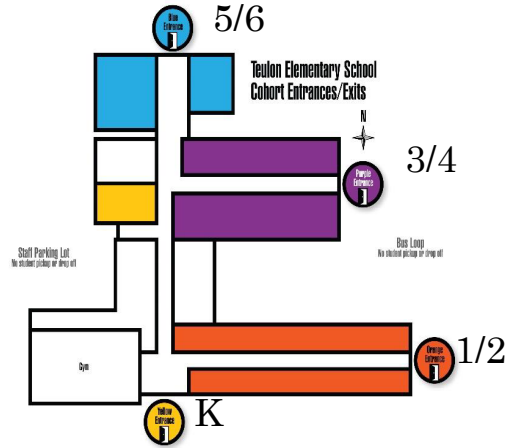

T.E.S. Knightly News

September 2024

Which Door do I go Through?

Finding your way to your classroom can be challenging after months away from school routines. Students, please see this handy map for where you will be entering and exiting the building each day. Parents, if you are dropping off or picking up, please remember to park by the hall and walk across using the crosswalk. Please note there are new signs regarding designated no parking zones.